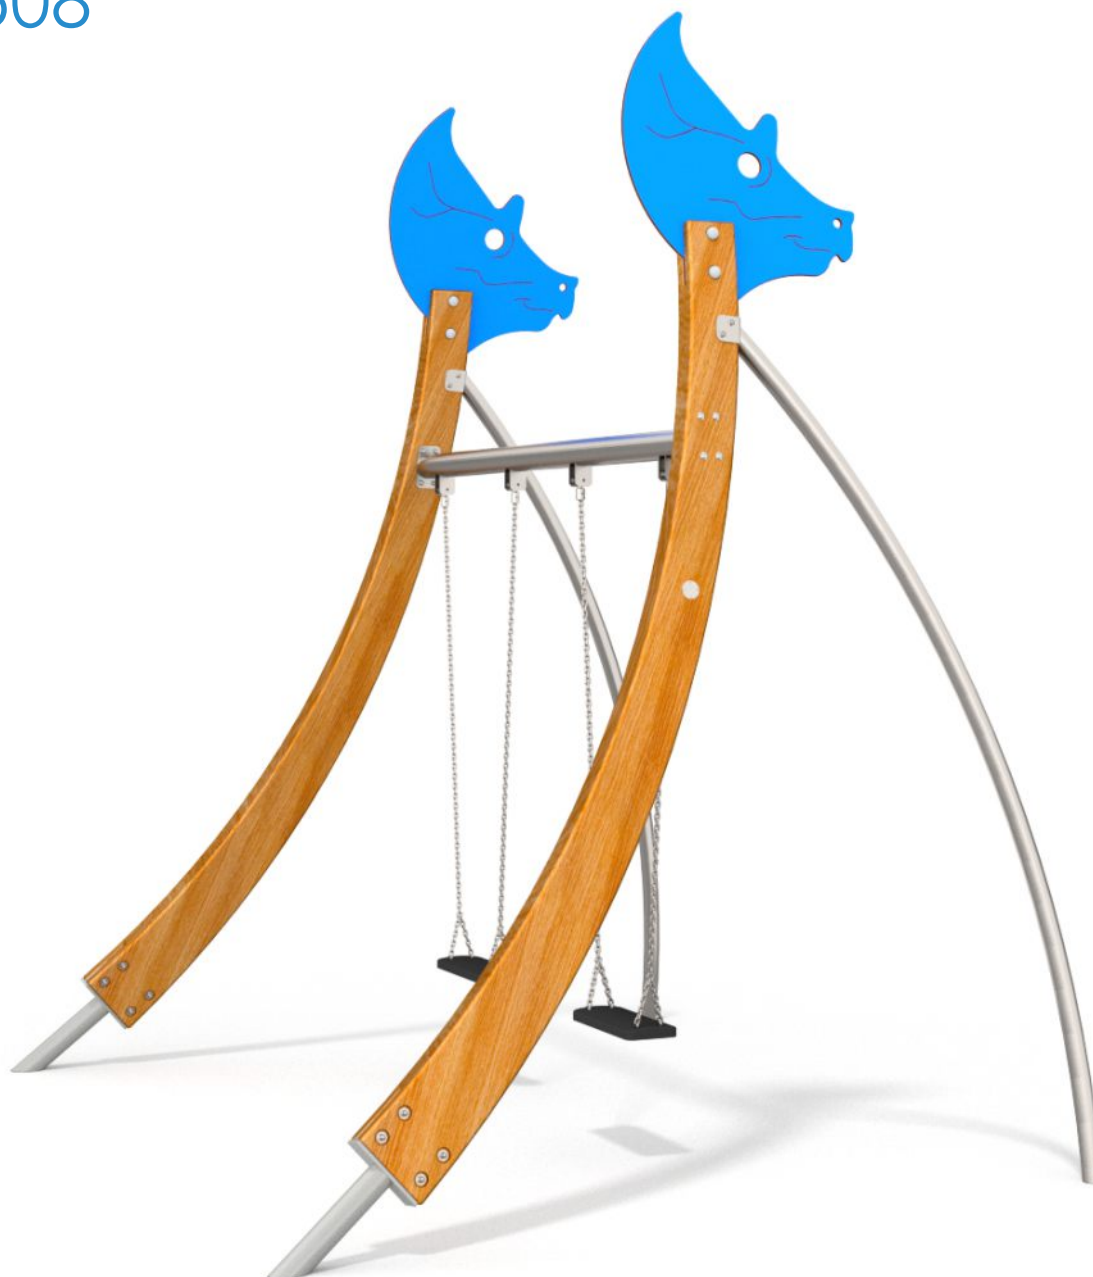

SOCIALIZING

SWINGING

INFORMATION ABOUT THE PRODUCT

Dimensions	320 x 265 cm
Safety zone	297 x 750 cm
Safety zone area	23 m ²
Overall height	355 cm
Free fall height	129 cm
Amount of users	2
Product complies with EN 1176-1:2017-12	YES
Availability of spare parts	YES
Age range	3-12

According to EN 1176-1:2017-12 norm, the product requires applying a safety surface according to the product's free fall height.

8508

MATERIALS:

<p>SOLID CONSTRUCTION MADE OF STAINLESS STEEL AISI 304 TOTALLY RESISTANT TO WEATHER CONDITIONS.</p>	<p>BENDED POSTS MADE OF SOFT CONIFER WOOD 9 CM THICK, 26 CM WIDE AND 280 CM LONG.</p>	
		
<p>PLATES OF THE WALLS MADE OF COLOURFUL TRIPLE LAYERED 15 MM HDPE POLYETHYLENE, IN THE HIGHEST QUALITY.</p>	<p>ATTESTED 6 MM STAINLESS STEEL CHAINS</p>	<p>THE SEATS ARE MADE OF ALUMINUM CONSTRUCTION COVERED</p>
