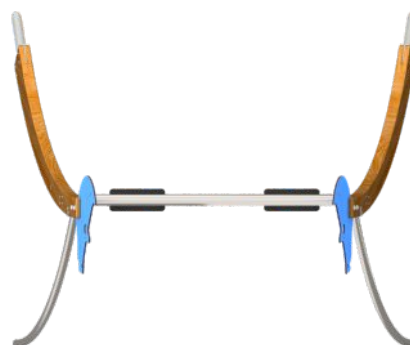

SOCIALIZING

SWINGING

INFORMATION ABOUT THE PRODUCT

Dimensions	320 x 265 cm
Safety zone	297 x 750 cm
Safety zone area	23 m ²
Overall height	355 cm
Free fall height	129 cm
Amount of users	2
Product complies with EN 1176-1:2017-12	YES
Availability of spare parts	YES
Age range	3-12

According to EN 1176-1:2017-12 norm, the product requires applying a safety surface according to the product's free fall height.

8508

MATERIALS:

<p>SOLID CONSTRUCTION MADE OF STAINLESS STEEL AISI 304 TOTALLY RESISTANT TO WEATHER CONDITIONS.</p>	<p>BENDED POSTS MADE OF SOFT CONIFER WOOD 9 CM THICK, 26 CM WIDE AND 280 CM LONG.</p>	
		
<p>PLATES OF THE WALLS MADE OF COLOURFUL TRIPLE LAYERED 15 MM HDPE POLYETHYLENE, IN THE HIGHEST QUALITY.</p>	<p>ATTESTED 6 MM STAINLESS STEEL CHAINS</p>	<p>THE SEATS ARE MADE OF ALUMINUM CONSTRUCTION COVERED</p>
