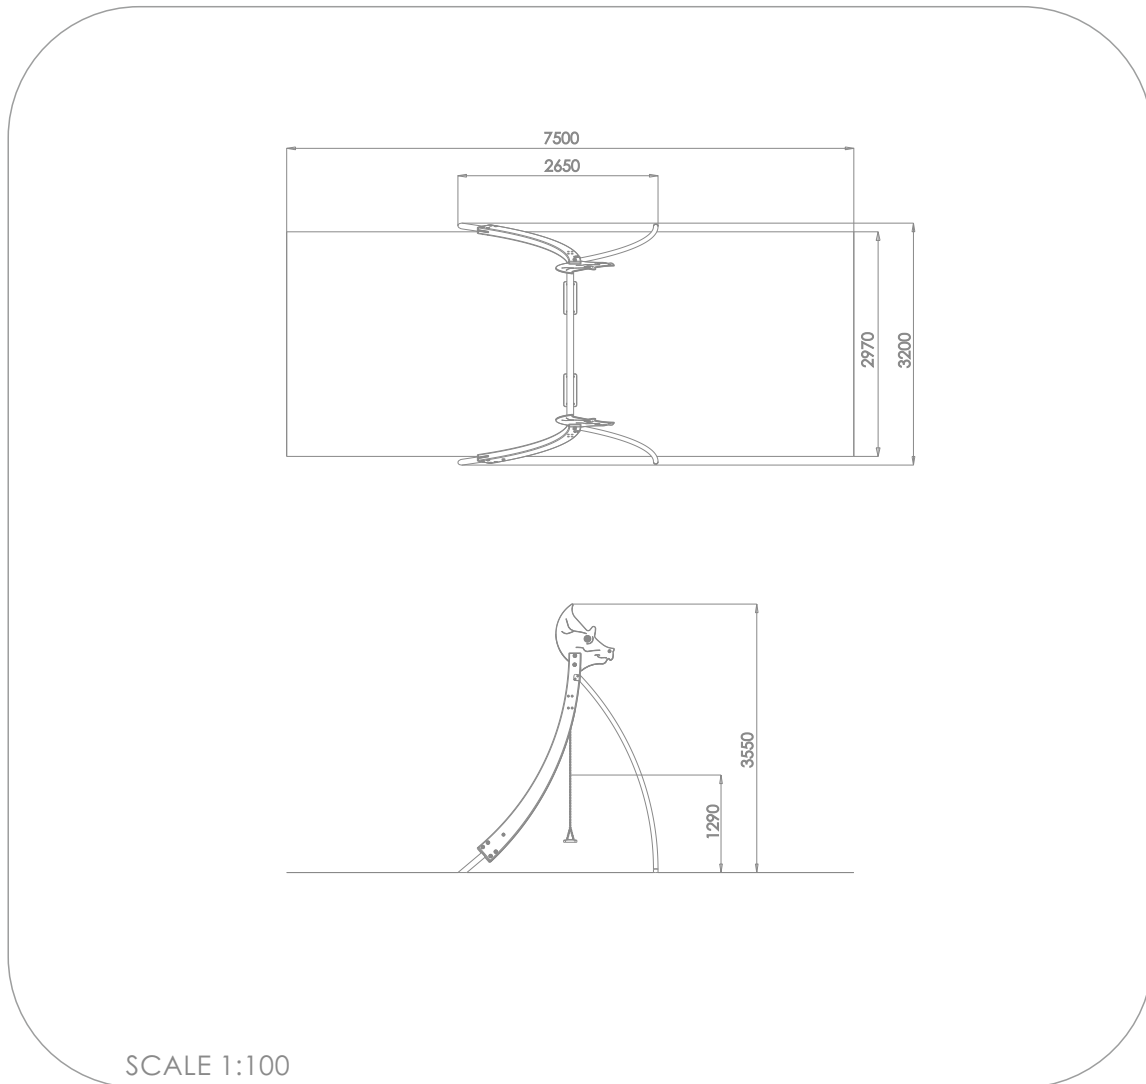

SOCIALIZING

SWINGING

INFORMATION ABOUT THE PRODUCT

Dimensions	320 x 265 cm
Safety zone	297 x 750 cm
Safety zone area	23 m ²
Overall height	355 cm
Free fall height	129 cm
Amount of users	2
Product complies with EN 1176-1:2017-12	YES
Availability of spare parts	YES
Age range	3-12

According to EN 1176-1:2017-12 norm, the product requires applying a safety surface according to the product's free fall height.

8508

MATERIALS:

<p>SOLID CONSTRUCTION MADE OF STAINLESS STEEL AISI 304 TOTALLY RESISTANT TO WEATHER CONDITIONS.</p>	<p>BENDED POSTS MADE OF SOFT CONIFER WOOD 9 CM THICK, 26 CM WIDE AND 280 CM LONG.</p>	
		
<p>PLATES OF THE WALLS MADE OF COLOURFUL TRIPLE LAYERED 15 MM HDPE POLYETHYLENE, IN THE HIGHEST QUALITY.</p>	<p>ATTESTED 6 MM STAINLESS STEEL CHAINS</p>	<p>THE SEATS ARE MADE OF ALUMINUM CONSTRUCTION COVERED</p>
